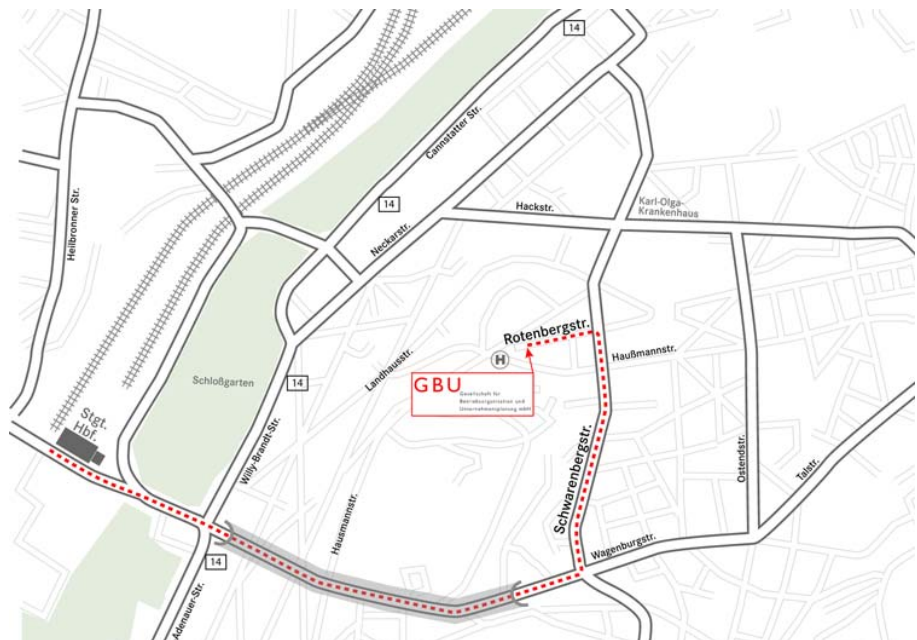

Directions

GBU - Gesellschaft für Betriebsorganisation und Unternehmensplanung mbH

How to find us

Public transport:

Main station, taking bus line 42 (direction Schlossplatz) to bus stopp Urachstrasse (Rotenbergstrasse starts opposite of the bus)

Getting there by car:

A81 Heilbronn direction Stuttgart, exit Stuttgart-Zuffenhausen
B10/B27 direction main station

A8 Munich / Karlsruhe direction Stuttgart, exit Stuttgart-Degerloch
B27 direction main station